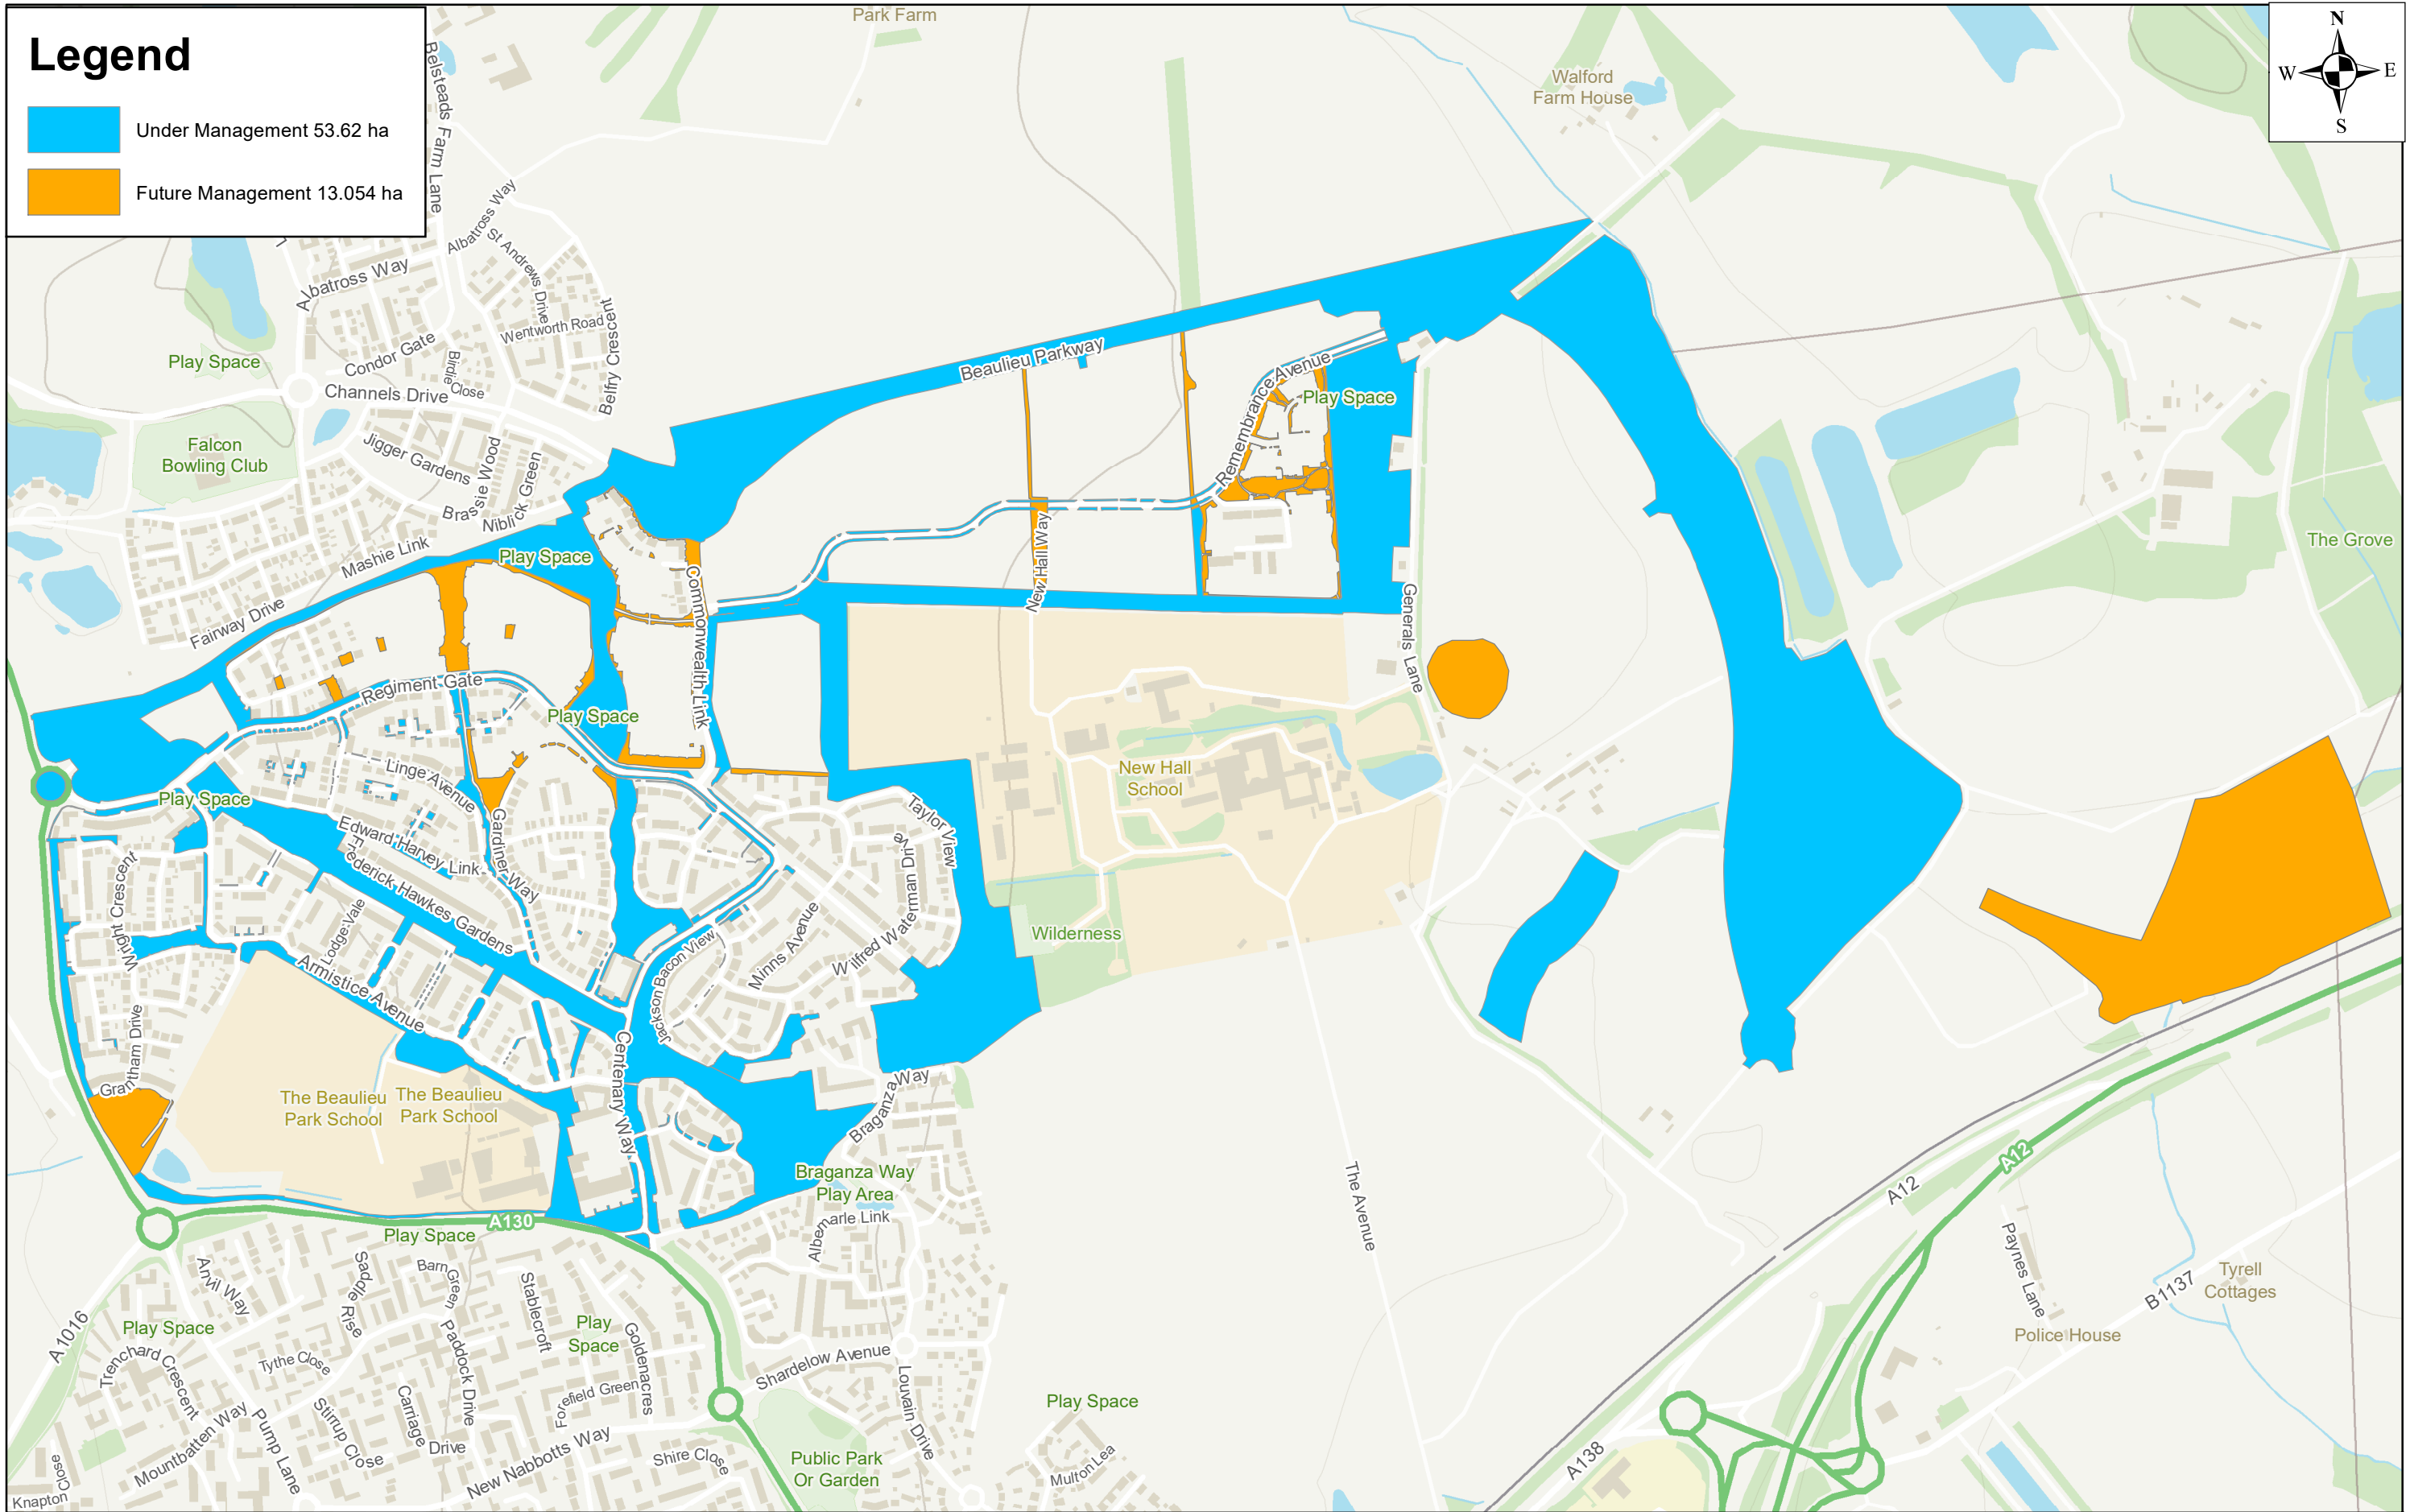

Legend

-  Under Management 53.62 ha
-  Future Management 13.054 ha

Beaulieu

Map Production Date: 07/08/2023

Scale 1:8,000
When printed at A3 Size

Contains Ordnance Survey data
© Crown copyright and database right 2022
Ordnance Survey 0100031673